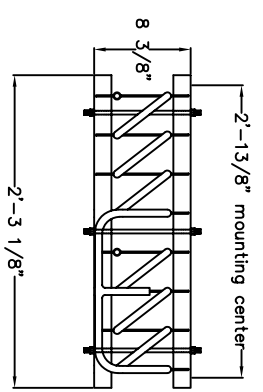

MOUNTING HOLES 3/8"

Challenger Marine extruded aluminum evaporator plates are available in 6', 8', 10', and 12' lengths. Half plates and other custom sizes and configurations are available upon request.